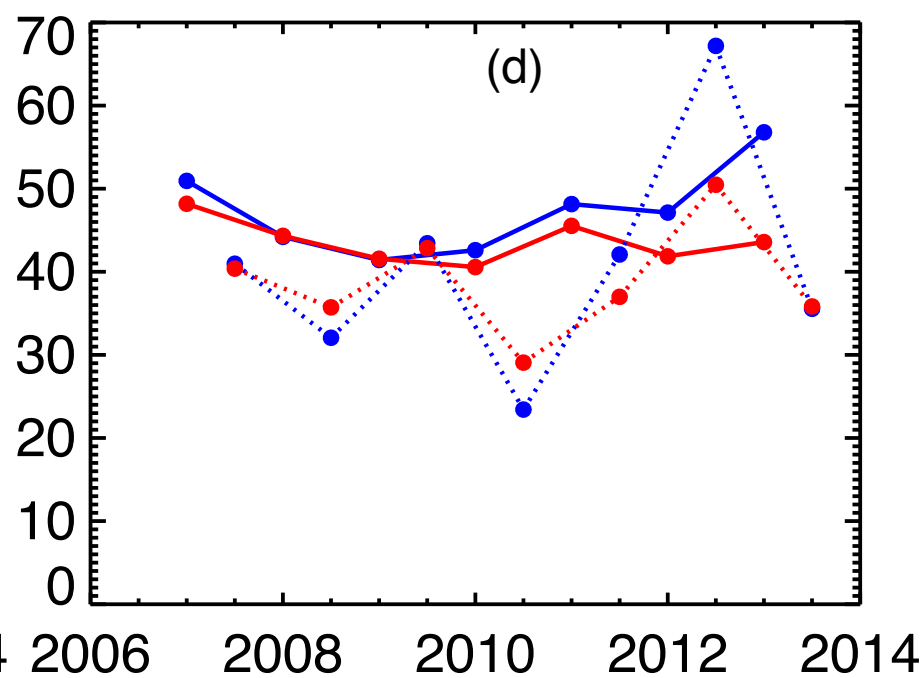

Comparison of OP retrieval to AIR: DFS = [10,40]; lat = 70°

ASC

DSC

Year