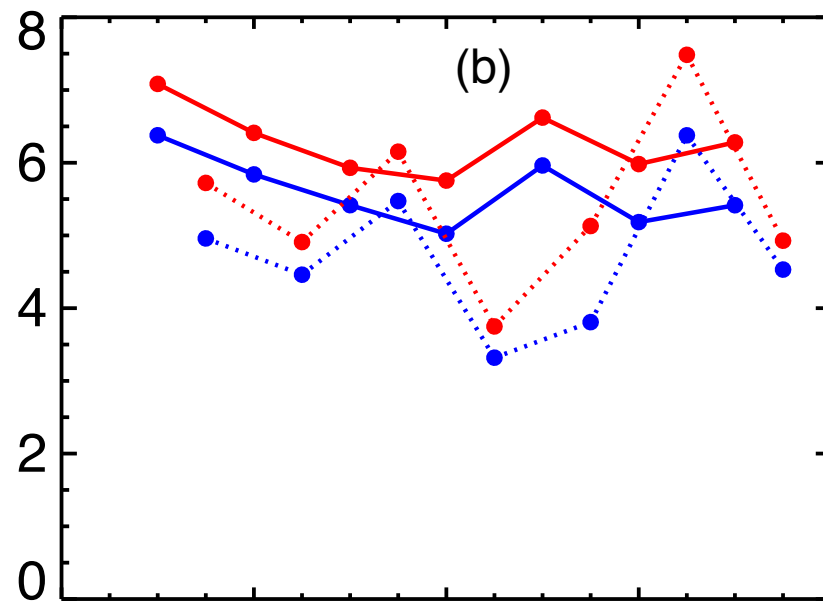

Comparison of OP retrieval to AIR: DFS = [10,40]; lat = 70°

ASC

DSC

Year