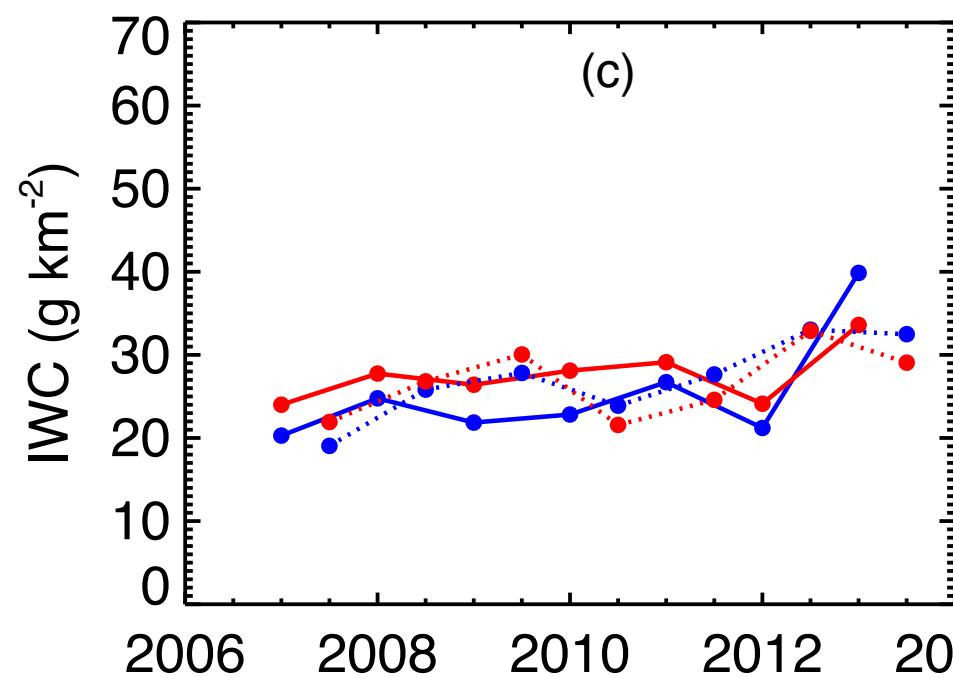

Comparison of OP retrieval to AIR: DFS = [10,40]; lat = 70°

ASC

DSC

Year