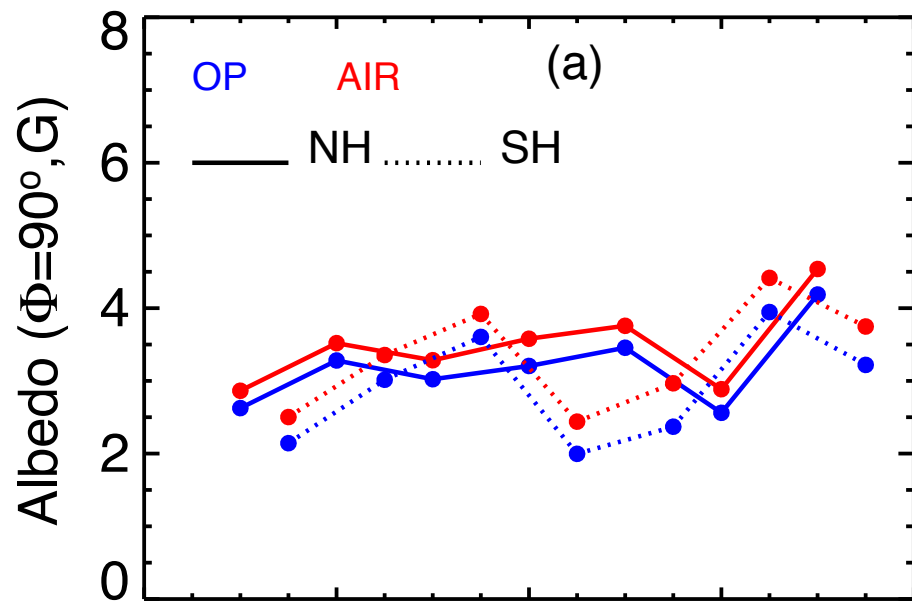

Comparison of OP retrieval to AIR: DFS = [10,40]; lat = 70°

ASC

DSC

Year